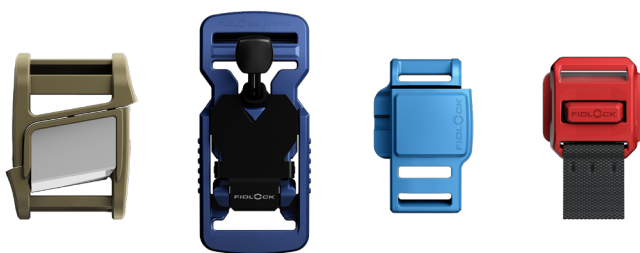

CUSTOM COLOURS
magnetic fasteners by FIDLOCK

Custom colours – magnetic fasteners by FIDLOCK

Colours are of great importance for a product's design. On the one hand, they can draw attention to specific components and features. On the other hand, a matching colourway can allow them to blend into the overall appearance or perfectly suit your brand.

Therefore, we offer different possibilities to customize the colours of our magnetic fasteners. Two options are available – standard colours from our FIDLOCK colour program or individual colours by Pantone code or reference sample:

Illustrative examples:

Illustrative examples:

Following FIDLOCK products need sampling fee:

01312 & 01343, STRIPE flex TPU

F1510, WINCH elegance TPU

Following FIDLOCK products are not available in colour:

01218, HOOK 40 alu