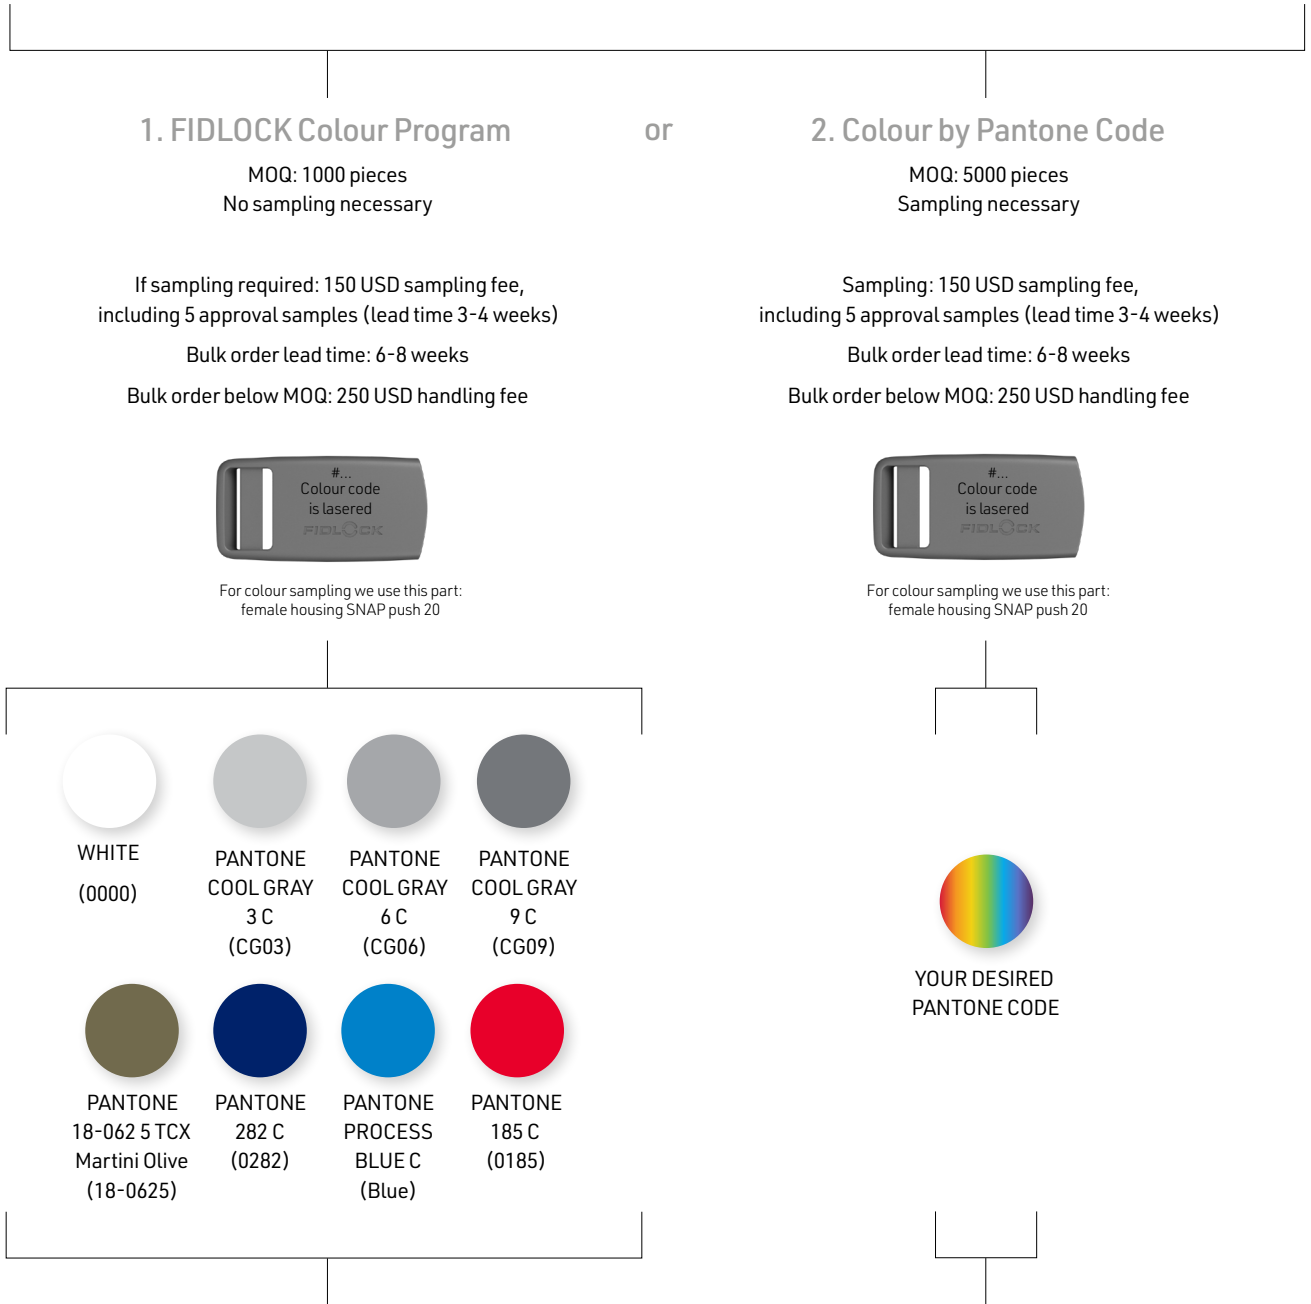

CUSTOM COLOURS
magnetic fasteners by FIDLOCK

Custom colours – magnetic fasteners by FIDLOCK

Colours are of great importance for a product's design. On the one hand, they can draw attention to specific components and features. On the other hand, a matching colourway can allow them to blend into the overall appearance or perfectly suit your brand.

Therefore, we offer different possibilities to customize the colours of our magnetic fasteners. Two options are available – standard colours from our FIDLOCK colour program or individual colours by Pantone code or reference sample:

Illustrative examples:

Illustrative examples:

Following FIDLOCK products need sampling fee:

01312 & 01343, STRIPE flex TPU

F1510, WINCH elegance TPU

Following FIDLOCK products are not available in colour:

01218, HOOK 40 alu

05150 & 05151, SNAP male M bolt

05155 & 05156, SNAP male L bolt

Products cannot be coloured due to their material composition.
They are available in black colour only.